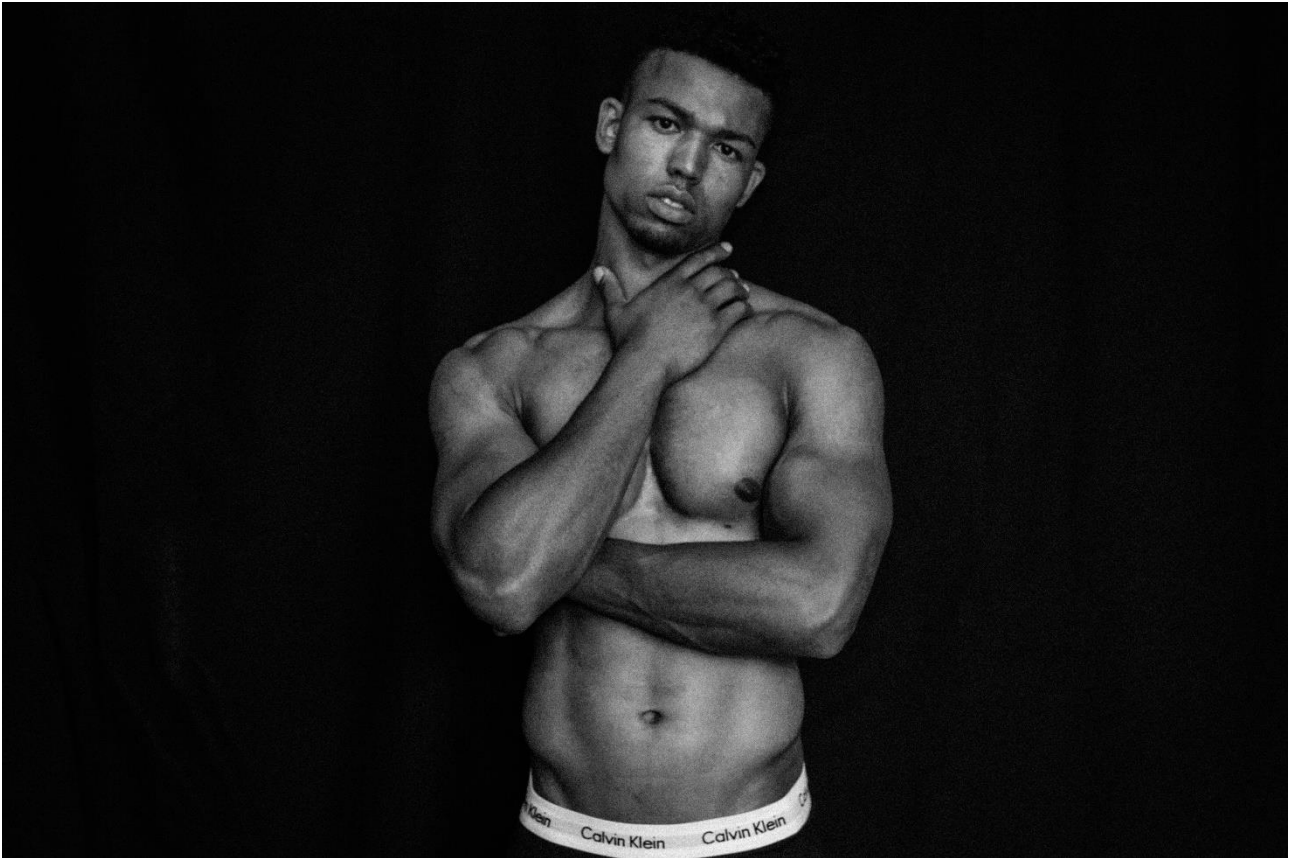

## Ben C

Sports and fitness model

Our Ben is a former rugby player who has made the move into general fitness and bodybuilding – with the impressive results you see today. Ben is an economics student in Manchester and combines his study with rigorous gym workouts which enable him to be a member of the elite Ripped Models.

Height: 6ft 1"

Weight: 92kg

Chest: 42 inches

Waist: 31 inches

Location: Manchester

For more information, contact [james@rippedmodels.co.uk](mailto:james@rippedmodels.co.uk)